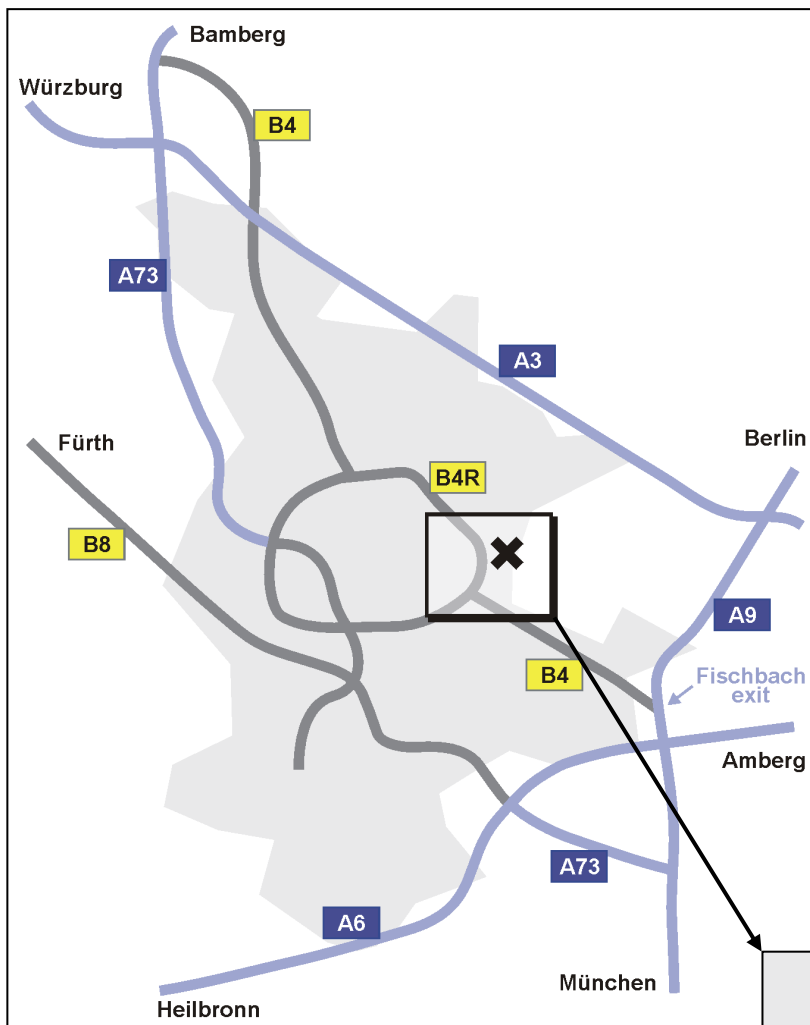

## Driving Instructions: Details

If you arrive on the motorway **A3** (Frankfurt-Regensburg), turn onto motorway **A9** heading south toward **München**.

If you arrive on the **A6** (Heilbronn-Amberg), turn north onto the **A9** heading toward **Berlin**.

Leave the motorway **A9** at the exit marked **Fischbach**.

Follow the **B4 (Regensburger Straße)** to Nürnberg.

Stay on that road and enter the Nürnberg city limits after approx. 5 km.

You will notice the sign to the **Hilton Hotel** after the fourth set of lights, on your right, but keep going straight ahead on Regensburger Straße. You will pass three gas stations and the **OBI shopping center** on your left.

Right after **OBI**, turn right at the third set of lights, onto **Ben-Gurion-Ring (B4R)**.

Ben-Gurion-Ring is the first road with two lanes in each direction. It is called Ben-Gurion-Ring at that point, but changes names several times.

After the second set of lights (counting lights at the pedestrian crossing), the name eventually changes to **Passauer Straße**.

Our office is on the **right hand side**, just a few buildings before the next set of lights.