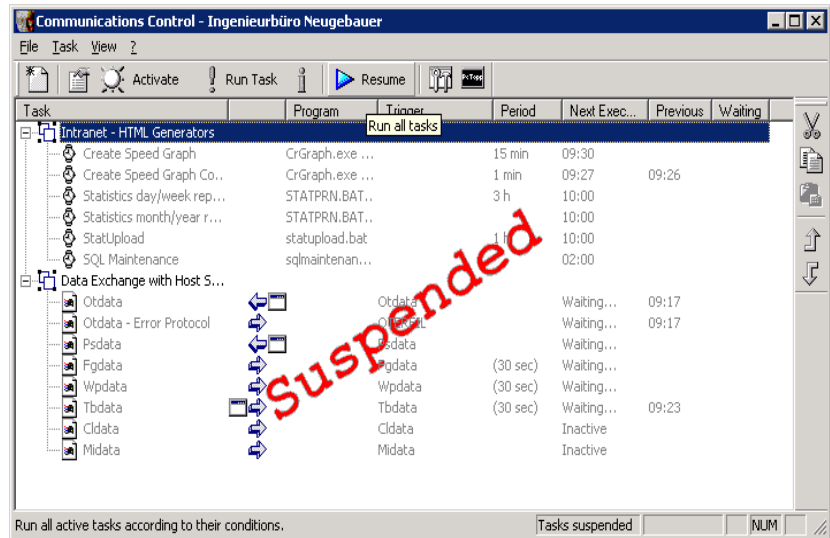

How to Securely Restart the PC-Topp Server

Step 1

Connect to the console session of [\pctopp](#) using Dameware or Remote Desktop (Windows menu > cmd: mstsc /admin).

Step 2

Stop "Communications Control" by clicking the button "Suspend", and wait for all tasks to be finished.

Step 3

Open the PC-Topp Control Panel by double-clicking the icon in the Windows tray.

PC-Topp Instructions

How to Securely Restart the PC-Topp Server

Step 4

Start a backup request to force all stations to interrupt their work in PC-Topp. Click the "Start Backup" button on the right side.

The screenshot shows the PC-Topp Control Panel with the following details:

- Activity:** Running since 09:17 27.11.09, Up since 0 Days 00 Hours 10 Minutes, Hit count: 22,584 (2,056 / min), Average Performance: 17.3 (green bar), Operating System: Windows Vista Service Pack 2. A green bar chart shows 56 hits per second.
- Service Control:** PC-Topp registration information: Version number: 5.9.6.3 (27.11.2009 08:55), Registered as: Service, Running on machine: Localhost, Executable path: "D:\PcTopp\Win\Prg\PcTopp.exe", Service account: gpdomain\pc-topp-service. Buttons: Suspend, Shutdown. Current Status: Running.
- Data Sets:** Table with columns: Data Set, Hits, Creation Time.